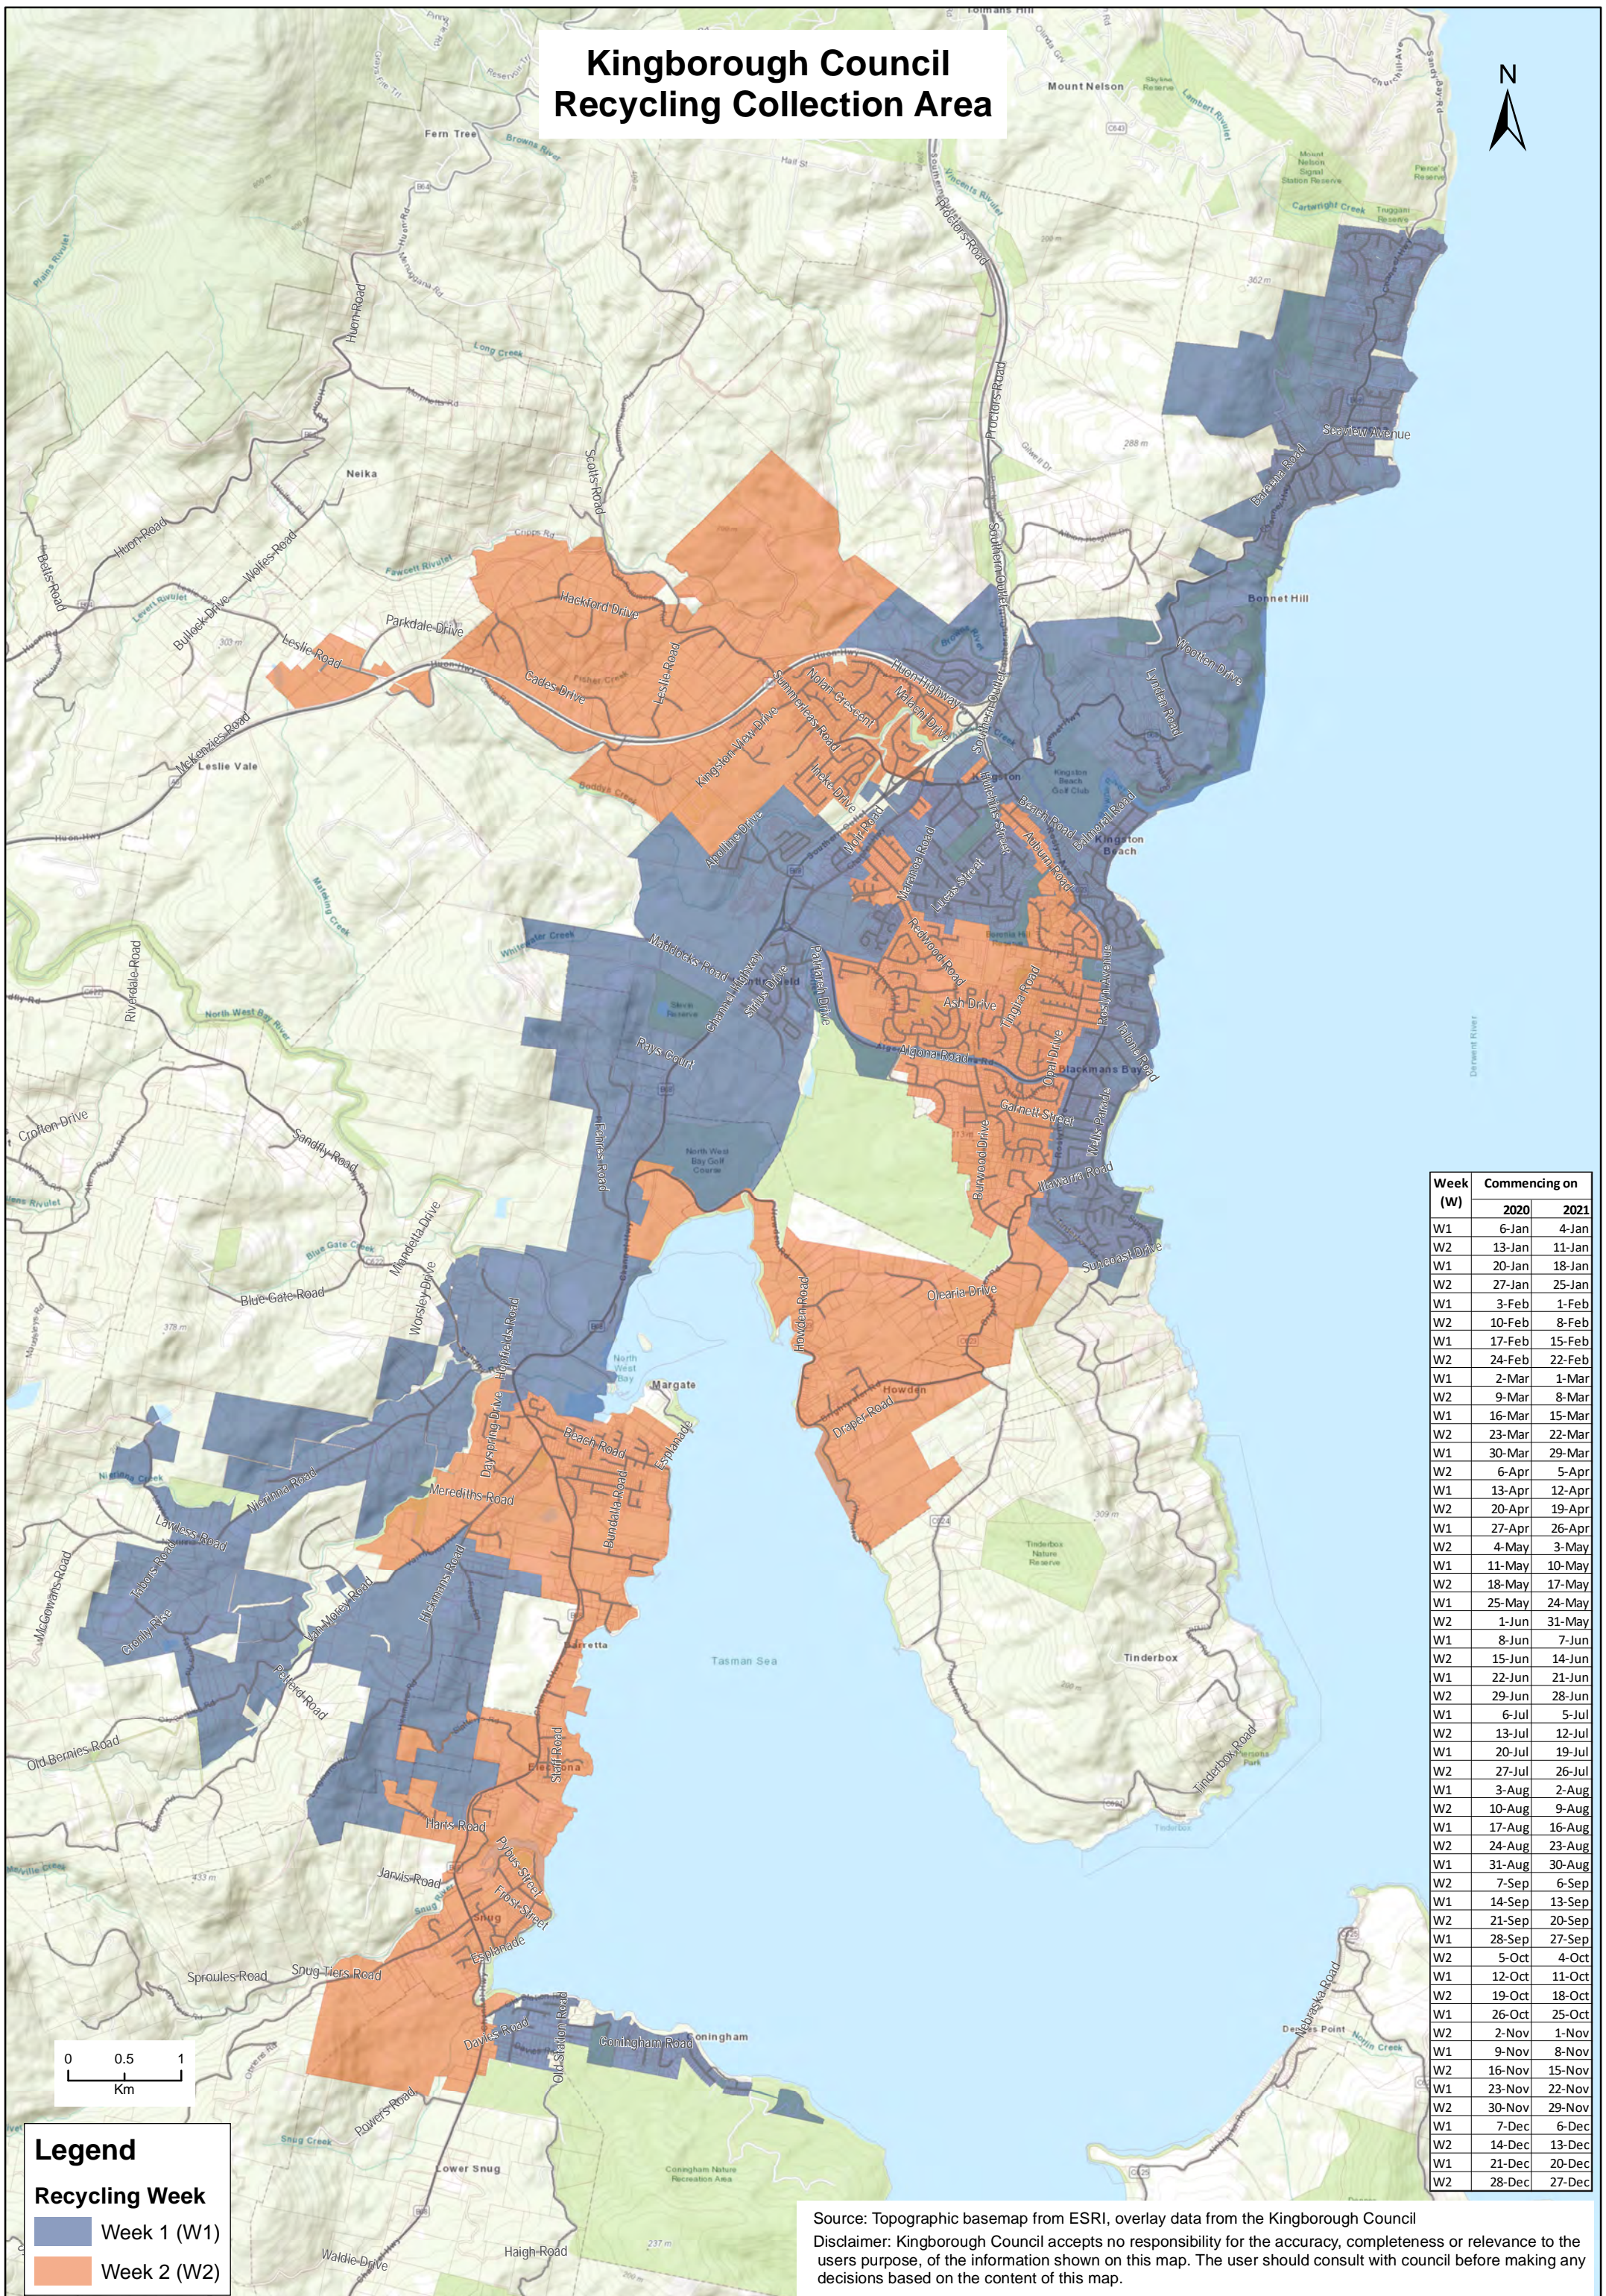

Kingborough Council Recycling Collection Area

Legend

Recycling Week

- Week 1 (W1)
- Week 2 (W2)

Week (W)	Commencing on	
	2020	2021
W1	6-Jan	4-Jan
W2	13-Jan	11-Jan
W1	20-Jan	18-Jan
W2	27-Jan	25-Jan
W1	3-Feb	1-Feb
W2	10-Feb	8-Feb
W1	17-Feb	15-Feb
W2	24-Feb	22-Feb
W1	2-Mar	1-Mar
W2	9-Mar	8-Mar
W1	16-Mar	15-Mar
W2	23-Mar	22-Mar
W1	30-Mar	29-Mar
W2	6-Apr	5-Apr
W1	13-Apr	12-Apr
W2	20-Apr	19-Apr
W1	27-Apr	26-Apr
W2	4-May	3-May
W1	11-May	10-May
W2	18-May	17-May
W1	25-May	24-May
W2	1-Jun	31-May
W1	8-Jun	7-Jun
W2	15-Jun	14-Jun
W1	22-Jun	21-Jun
W2	29-Jun	28-Jun
W1	6-Jul	5-Jul
W2	13-Jul	12-Jul
W1	20-Jul	19-Jul
W2	27-Jul	26-Jul
W1	3-Aug	2-Aug
W2	10-Aug	9-Aug
W1	17-Aug	16-Aug
W2	24-Aug	23-Aug
W1	31-Aug	30-Aug
W2	7-Sep	6-Sep
W1	14-Sep	13-Sep
W2	21-Sep	20-Sep
W1	28-Sep	27-Sep
W2	5-Oct	4-Oct
W1	12-Oct	11-Oct
W2	19-Oct	18-Oct
W1	26-Oct	25-Oct
W2	2-Nov	1-Nov
W1	9-Nov	8-Nov
W2	16-Nov	15-Nov
W1	23-Nov	22-Nov
W2	30-Nov	29-Nov
W1	7-Dec	6-Dec
W2	14-Dec	13-Dec
W1	21-Dec	20-Dec
W2	28-Dec	27-Dec

Source: Topographic basemap from ESRI, overlay data from the Kingborough Council
 Disclaimer: Kingborough Council accepts no responsibility for the accuracy, completeness or relevance to the users purpose, of the information shown on this map. The user should consult with council before making any decisions based on the content of this map.