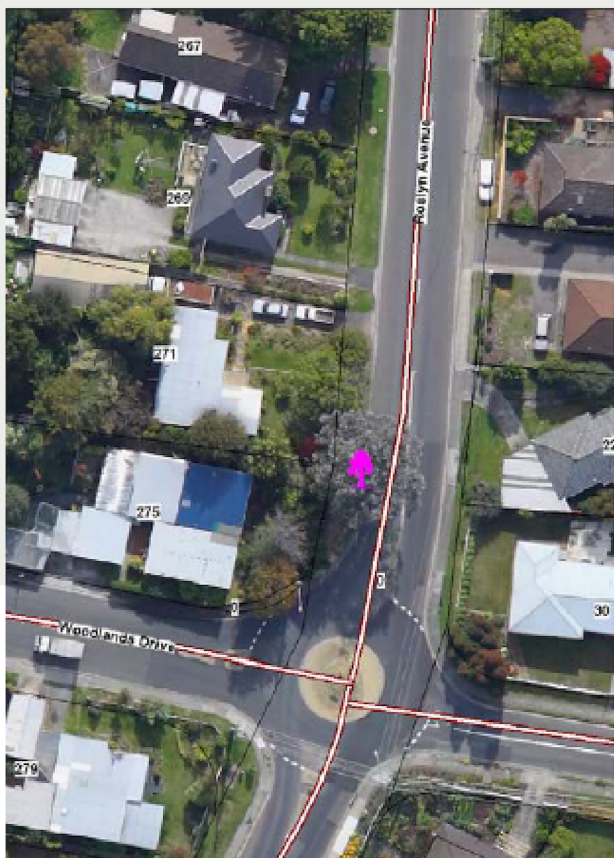

SIGNIFICANT TREE REGISTER

Data Sheet

DESCRIPTION:

This is a significant landscape tree of a rare species that could have potential as a seed bank source. It has high aesthetic streetscape value.

MAP

TREE DETAILS

Number of Trees:

1

Species:

Risdon Peppermint
(*Eucalyptus risdonii*)

Location:

In road reserve adjacent to
271 and 275 Roslyn Avenue,
Blackmans Bay

Coordinates:

E: 525,983.9 N: 523,847.1

Estimated Age:

20-40

Approximate Height:

15m

Diameter at breast height:

0.55m

Canopy Spread:

13m